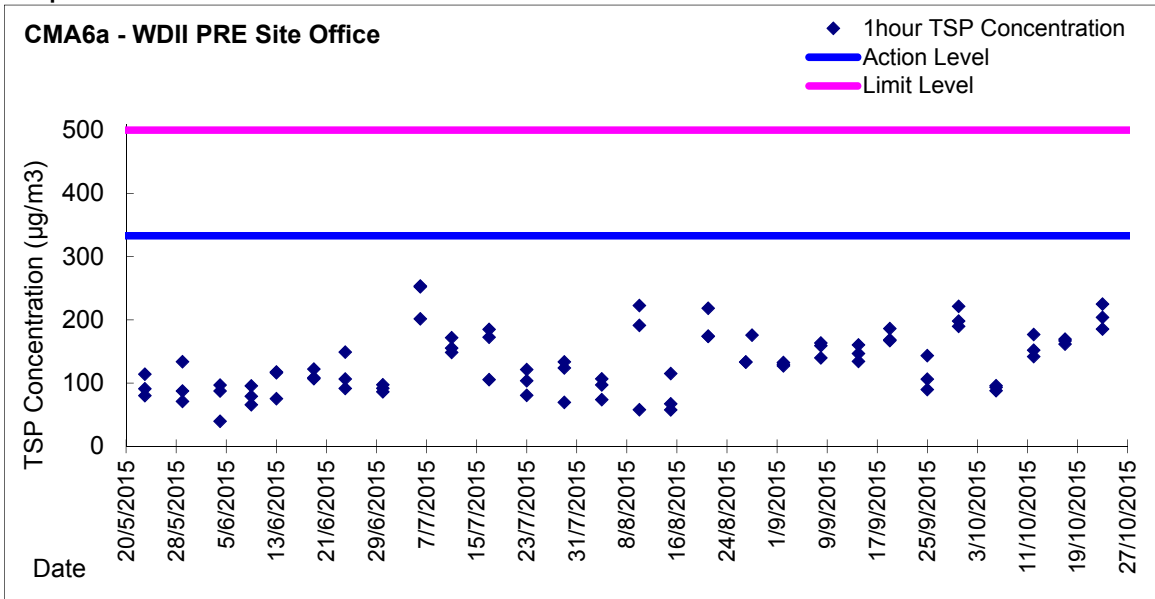

Graphic Presentation of 1 hour TSP Result for EP-376/2009

Graphic Presentation of 24 hour TSP Result for EP-376/2009

Graphic Presentation of 1 hour TSP Result for EP-376/2009

Graphic Presentation of 24 hour TSP Result for EP-376/2009