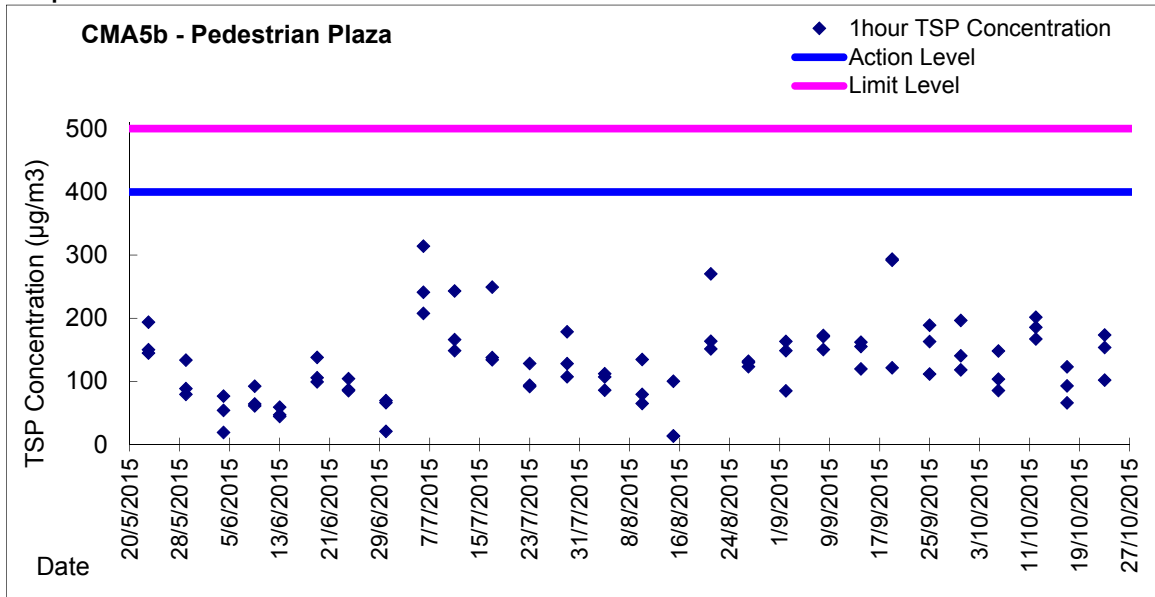

Graphic Presentation of 1 hour TSP Result for EP-376/2009

Graphic Presentation of 24 hour TSP Result for EP-376/2009

Graphic Presentation of 1 hour TSP Result for EP-376/2009

Graphic Presentation of 24 hour TSP Result for EP-376/2009