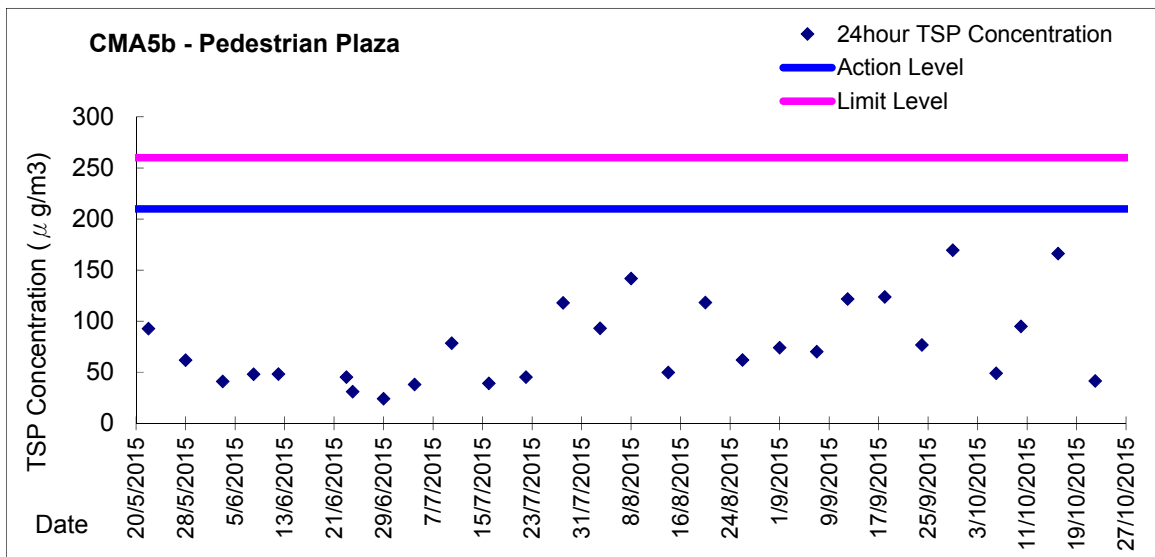

Graphic Presentation of 1 hour TSP Result for EP-376/2009

Graphic Presentation of 24 hour TSP Result for EP-376/2009

Graphic Presentation of 1 hour TSP Result for EP-376/2009

Graphic Presentation of 24 hour TSP Result for EP-376/2009